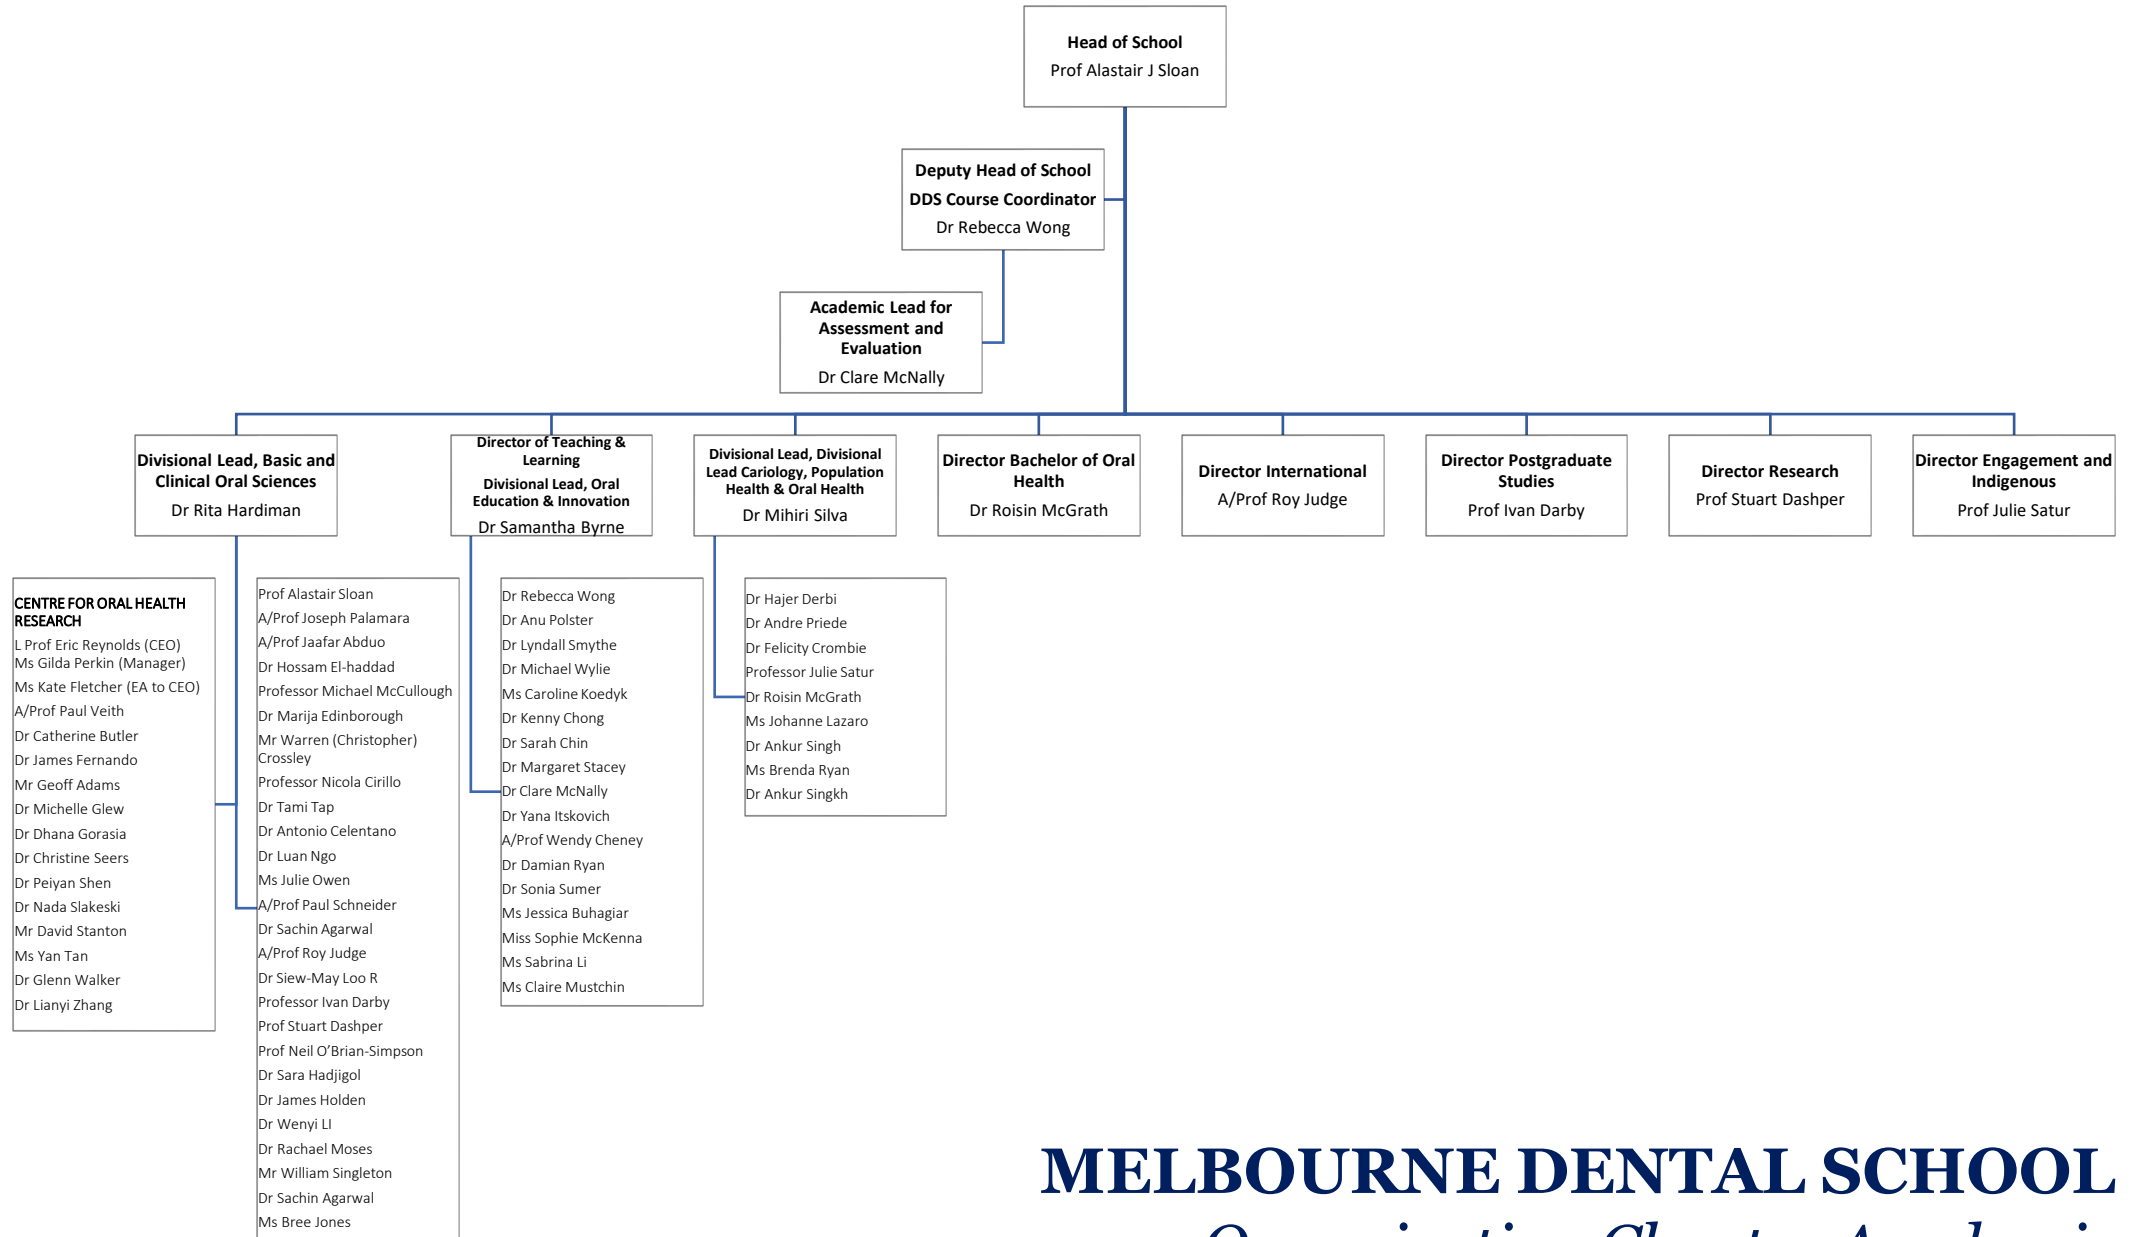

THE UNIVERSITY OF
MELBOURNE

MELBOURNE DENTAL SCHOOL

Organisation Chart – Academic